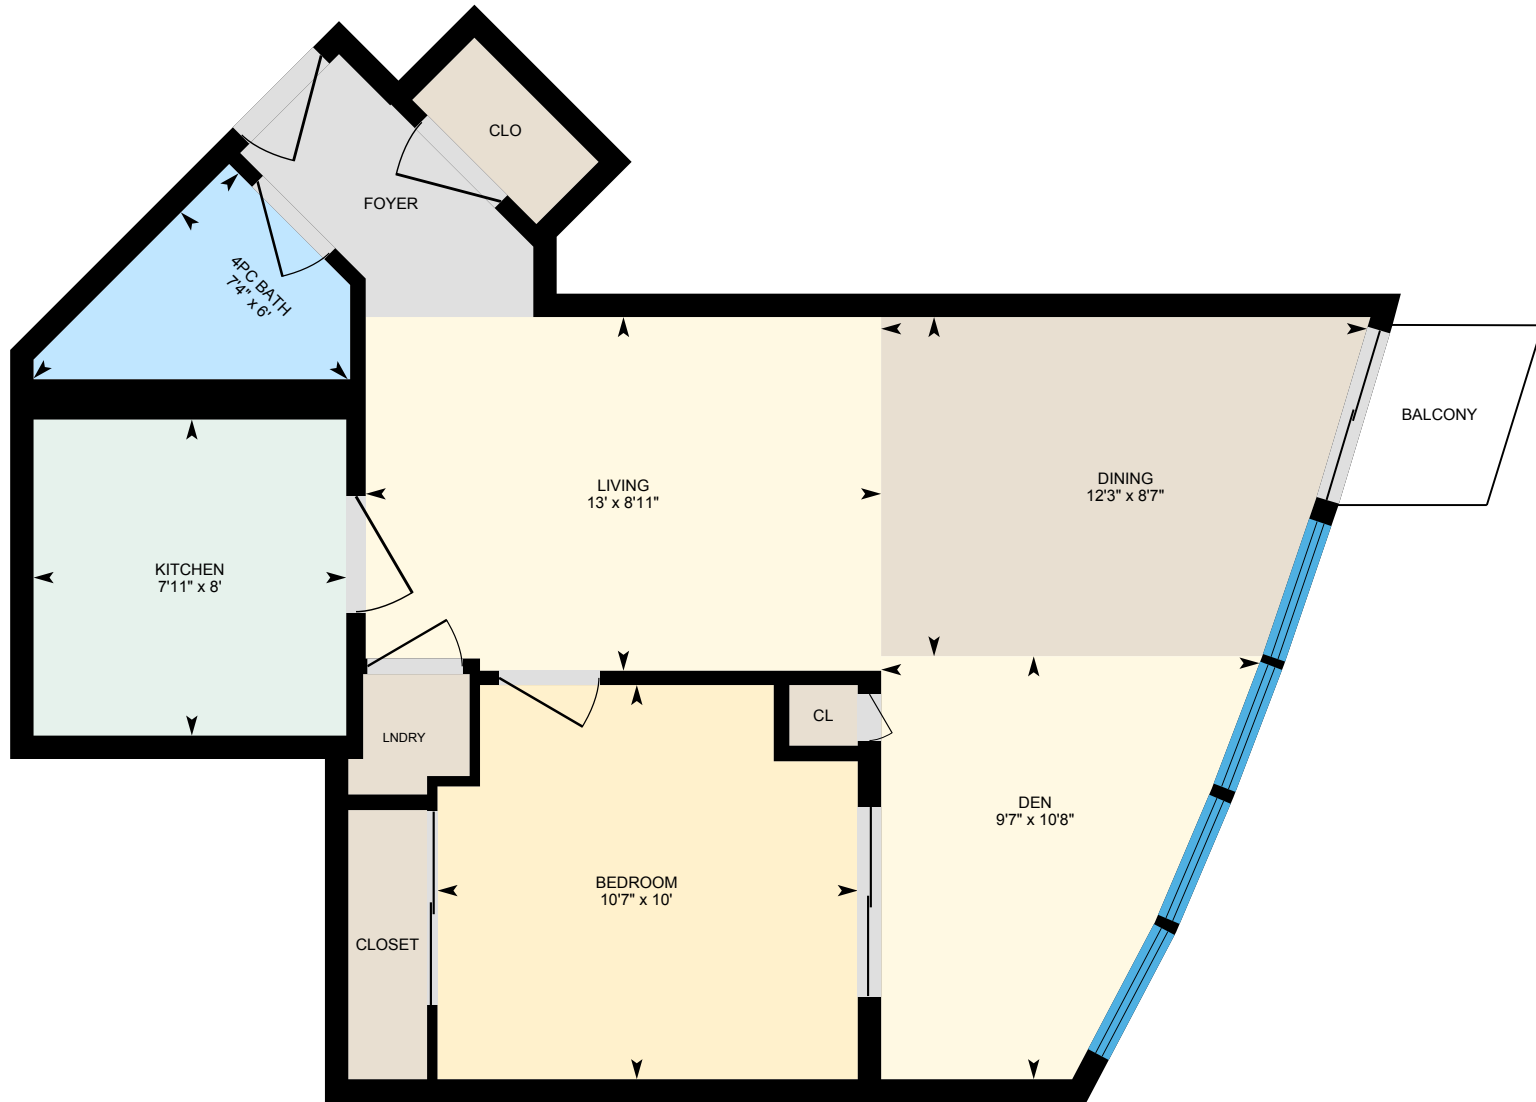

1502-361 Front St W, Toronto, ON

Main Floor Total Interior Area 571.57 sq ft

PREPARED: 2022/02/24

White regions are excluded from total floor area in iGUIDE floor plans. All room dimensions and floor areas must be considered approximate and are subject to independent verification.